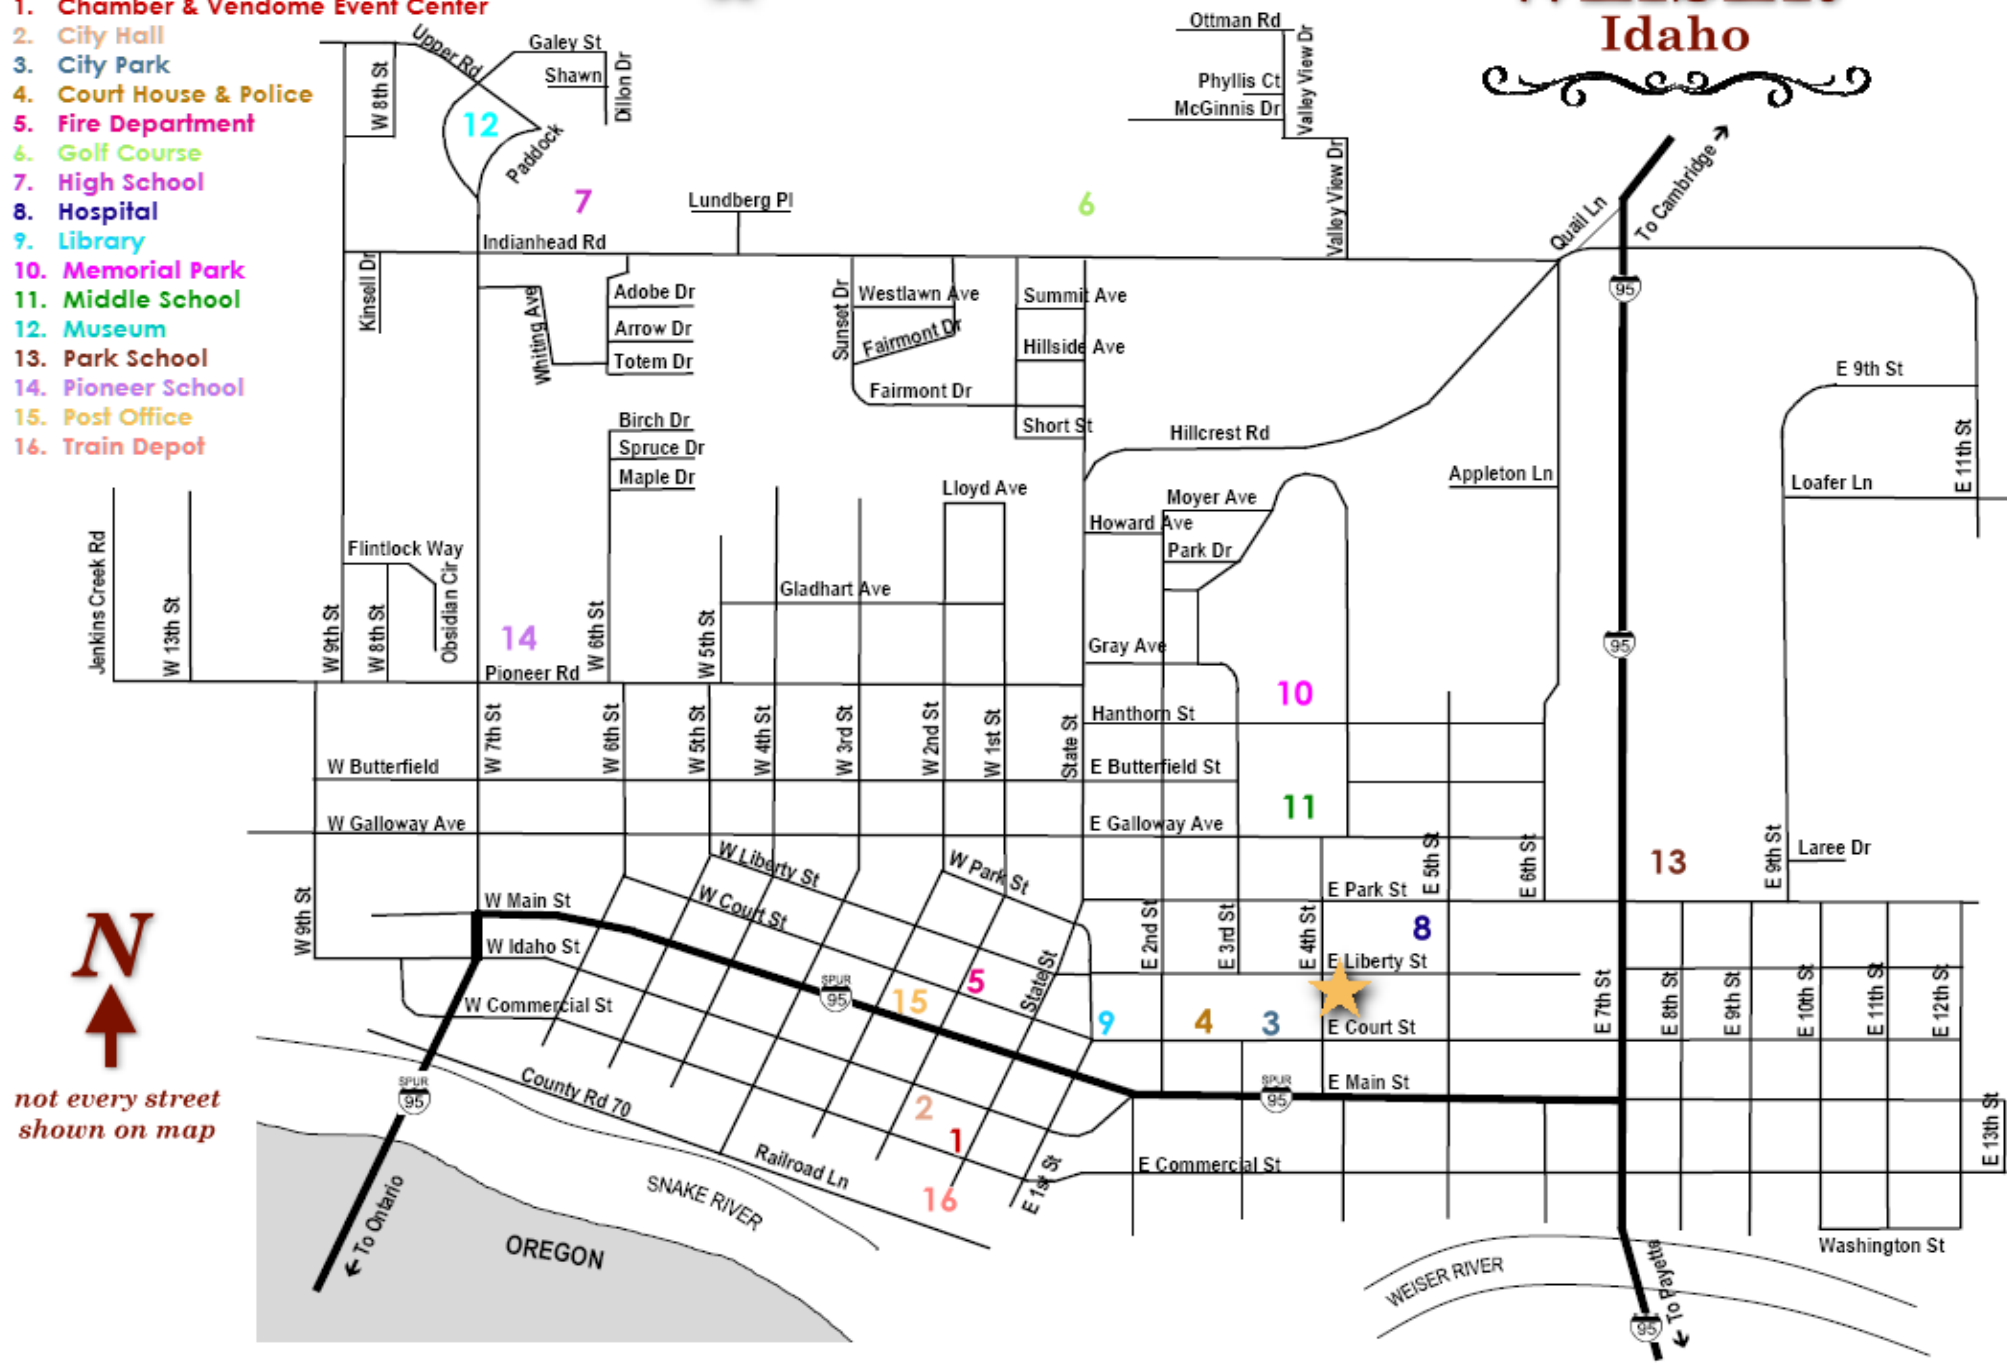

POINTS OF INTEREST

1. Chamber & Vendome Event Center
2. City Hall
3. City Park
4. Court House & Police
5. Fire Department
6. Golf Course
7. High School
8. Hospital
9. Library
10. Memorial Park
11. Middle School
12. Museum
13. Park School
14. Pioneer School
15. Post Office
16. Train Depot

★ Dr. Gudmestad Office

WEISER Idaho

not every street shown on map